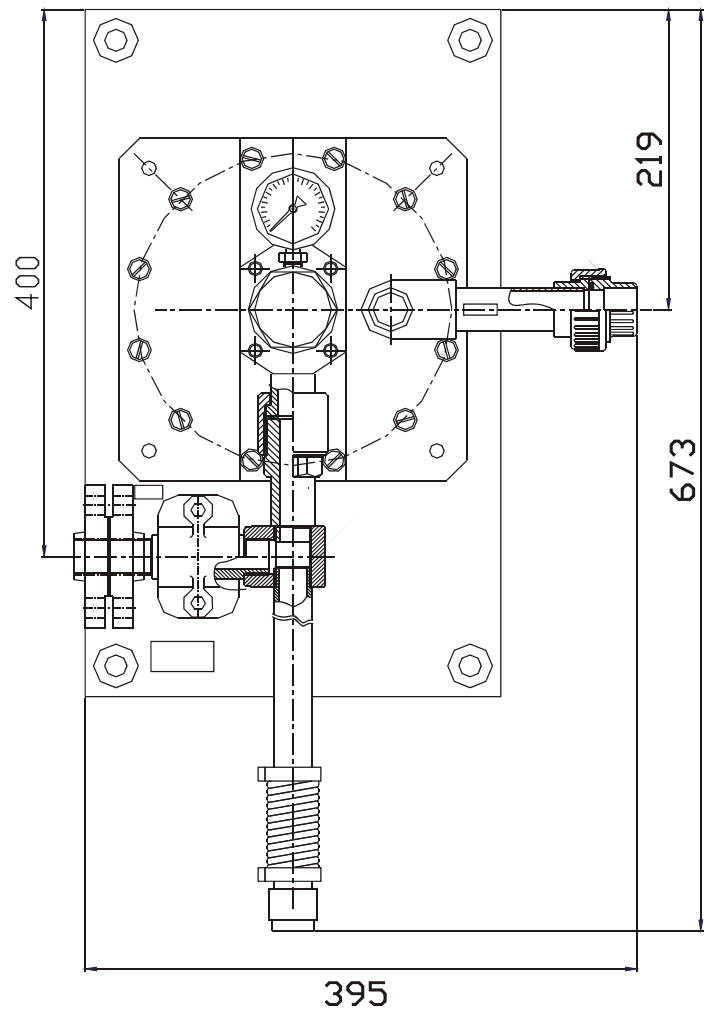

Vacuum regulators

series **M 40 C**

General:

Vacuum regulators series M 40 C function in the same way as M 20 C Vacuum regulators, with the only difference that they are designed for dosing larger amounts of gas. M 40 C regulators consist of an inlet pressure valve, regulator head and a pressure gauge, and can be equipped with liquid chlorine gas trap and heater, or chlorine gas filter. The dosing capacity of the M 40 C vacuum regulator is up to 40 kg/h.

Operation:

Gas pressure (Cl_2) builds up only at the back adapter massive part of the regulator. The inlet valve prevents gas from entering the system without control. When the ejector has generated enough vacuum to overcome the force of the non-return valve, gas chlorine travels along the vacuum line through the flow meter and the dosing valve to the ejector, where it thoroughly mixes with water.

Measure drawings:

Technical data :	Connections:
Dosing Range : (in kg/h)	Vacuum:
20 up to.....20 kg/h	20 (20 kg/h) – D20 – 3/4"
40 up to.....40 kg/h	40 (40 kg/h) – D25 – 1"
Dosing precision :	Pressure:
± 4% of the set value	Flange connection D3/4"
Gas types :	NP16 DN20 (DIN2633)
C =Cl ₂	from 20 up to 200 kg
S =SO ₂	Other connections can
N =NH ₃	be made by order.
Dimensions:	
M 40: 673 x 395 x 179 mm	
Weight :	

Order codes :

	M	40	C/	X	M	F	T	H
Model	└──							
Gas type		└──	└──					
Dosing range			└──					
Pressure Gauge (yes/no)				└──				
Filter (yes/no)					└──			
Chlorine trap (yes/no)						└──		
Heater (yes/no)							└──	