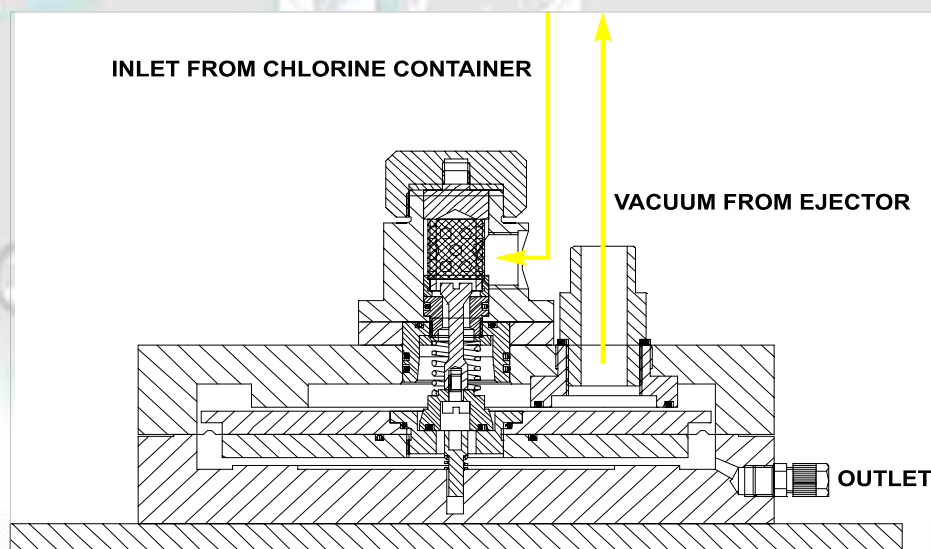

Vacuum regulators

series **M 40 C**

General:

Vacuum regulators series M 40 C function in the same way as M 20 C Vacuum regulators, with the only difference that they are designed for dosing larger amounts of gas. M 40 C regulators consist of an inlet pressure valve, regulator head and a pressure gauge, and can be equipped with liquid chlorine gas trap and heater, or chlorine gas filter. The dosing capacity of the M 40 C vacuum regulator is up to 40 kg/h.

Operation:

Gas pressure (Cl_2) builds up only at the back adapter massive part of the regulator. The inlet valve prevents gas from entering the system without control. When the ejector has generated enough vacuum to overcome the force of the non-return valve, gas chlorine travels along the vacuum line through the flow meter and the dosing valve to the ejector, where it thoroughly mixes with water.

Measure drawings:

Technical data :	Connections:
Dosing Range : (in kg/h)	Vacuum:
20 up to.....20 kg/h	20 (20 kg/h) – D20 – 3/4"
40 up to.....40 kg/h	40 (40 kg/h) – D25 – 1"
Dosing precision :	Pressure:
± 4% of the set value	Flange connection D3/4"
Gas types :	NP16 DN20 (DIN2633)
C =Cl ₂	from 20 up to 200 kg
S =SO ₂	Other connections can
N =NH ₃	be made by order.
Dimensions:	
M 40: 673 x 395 x 179 mm	
Weight :	